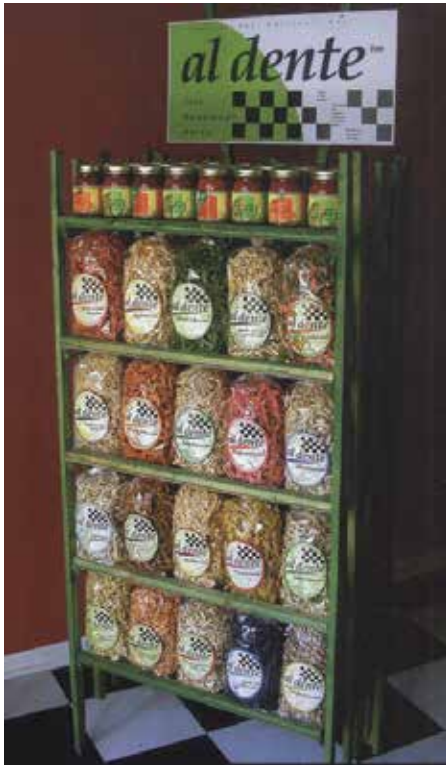

# DIVINA<sup>®</sup>

Holds approximately 2.5 lbs of product (capacity varies by volume)

2-Quart white acrylic bowl measures 5.5" width x 11.5" length x 2.5" deep  
Pans item #: B611 | Case Pack 6

DIVINA  
ANTIPASTI COOLER RACK  
5-BOWL  
PK Size: 5 bowls, metal rack  
Item #: 99400

OLLI SALUMERIA  
WOODEN DISPLAY BOX  
PK Size: Holds 10-12 pieces of salami  
Item #: 9999W

SILLY COW  
FLOOR SHIPPER  
PK Size: 24/480g  
Item #: 32779

**SPECIAL ORDER**

FROMALP  
FONDUE DISPLAY  
PK Size: 48/400g  
Item #: 16875A

AL DENTE  
WOODEN DISPLAY RACK  
PK Size: Holds 60+ Units of Al Dente Pasta  
Item #: 99995AL

GRACE KENNEDY  
VIRGIN COCONUT OIL  
SHIPPER  
PK Size: 30/500ml  
Item #: 24242

HUER CANDY  
CUPS EMPTY RACK  
PK Size: Holds 12 cups  
Item #: 99992

Organic Beets Display  
Item #: 30775  
Includes 18: Organic Sweet  
Pickled Beets

MORTON & BASSETT  
2 FT IN-LINE SHELF  
PK Size: 11 facings, 6 jars deep

Item #: 999MB2B (Base)  
Base comes with shelf header